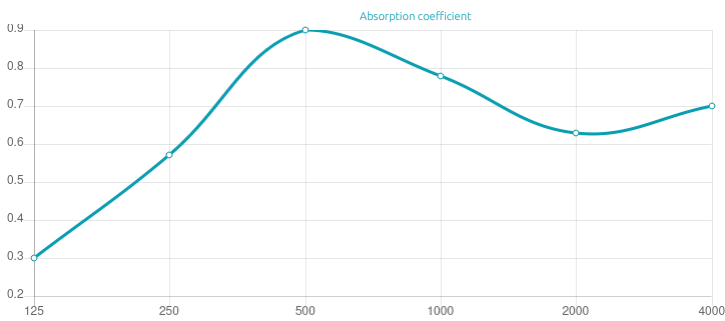

Performance

Technical Information

Features

Type: Absorber
Absorption range: 160Hz to 4000 Hz

Acoustic Class: B | (α_w) = 0,65

Recycled PET absorption - Class 1 product according to the OEKO-TEX® Standard 100.