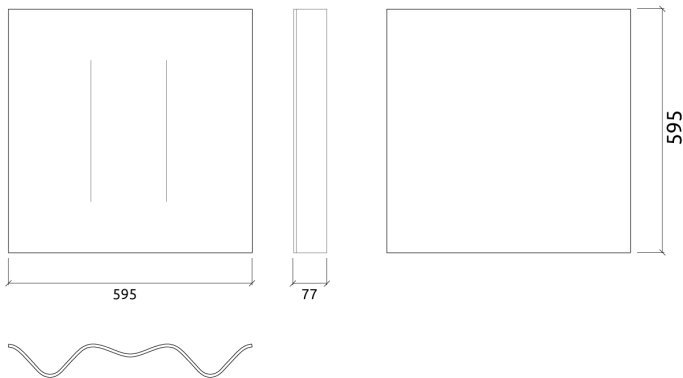

Technical Information

Features

Type: Absorber
Absorption range: 160Hz to 4000 Hz

Acoustic Class: B | (α_w) = 0,65

Recycled PET absorption - Class 1 product according to the OEKO-TEX® Standard 100.

This product is available in the following Fire Rates:
FG | Furniture Grade
FR | Fire Rated

Product Composition

Tejo | Suede Fabric Finishes (FG)
- Suede acoustic fabric
- Sound PET acoustic core - Euro Class B

Tejo | Felted Fabric Finishes (FR)
- Felted acoustic fabric
- Sound PET acoustic core - Euro Class B

Product Dimensions
Tejo - 595x595x77mm

Dimensions:

FG - SF | 595x595x77mm | 1,08 Kg
FR - TT | 595x595x77mm | 1,08 Kg