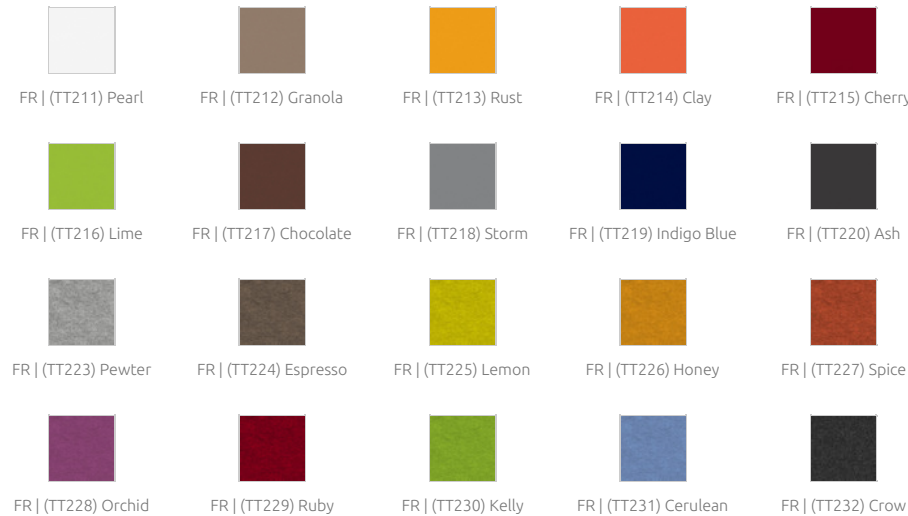

(FR - TT) Felted Fabric Finishes

Purpose

- Noise Control
- RT reduction
- Improving speech intelligibility

Recommended for

- Office
- Meeting room
- Conference room
- Open workspace
- Coffee shop
- Restaurant

Fixing Systems

Wall & Ceiling